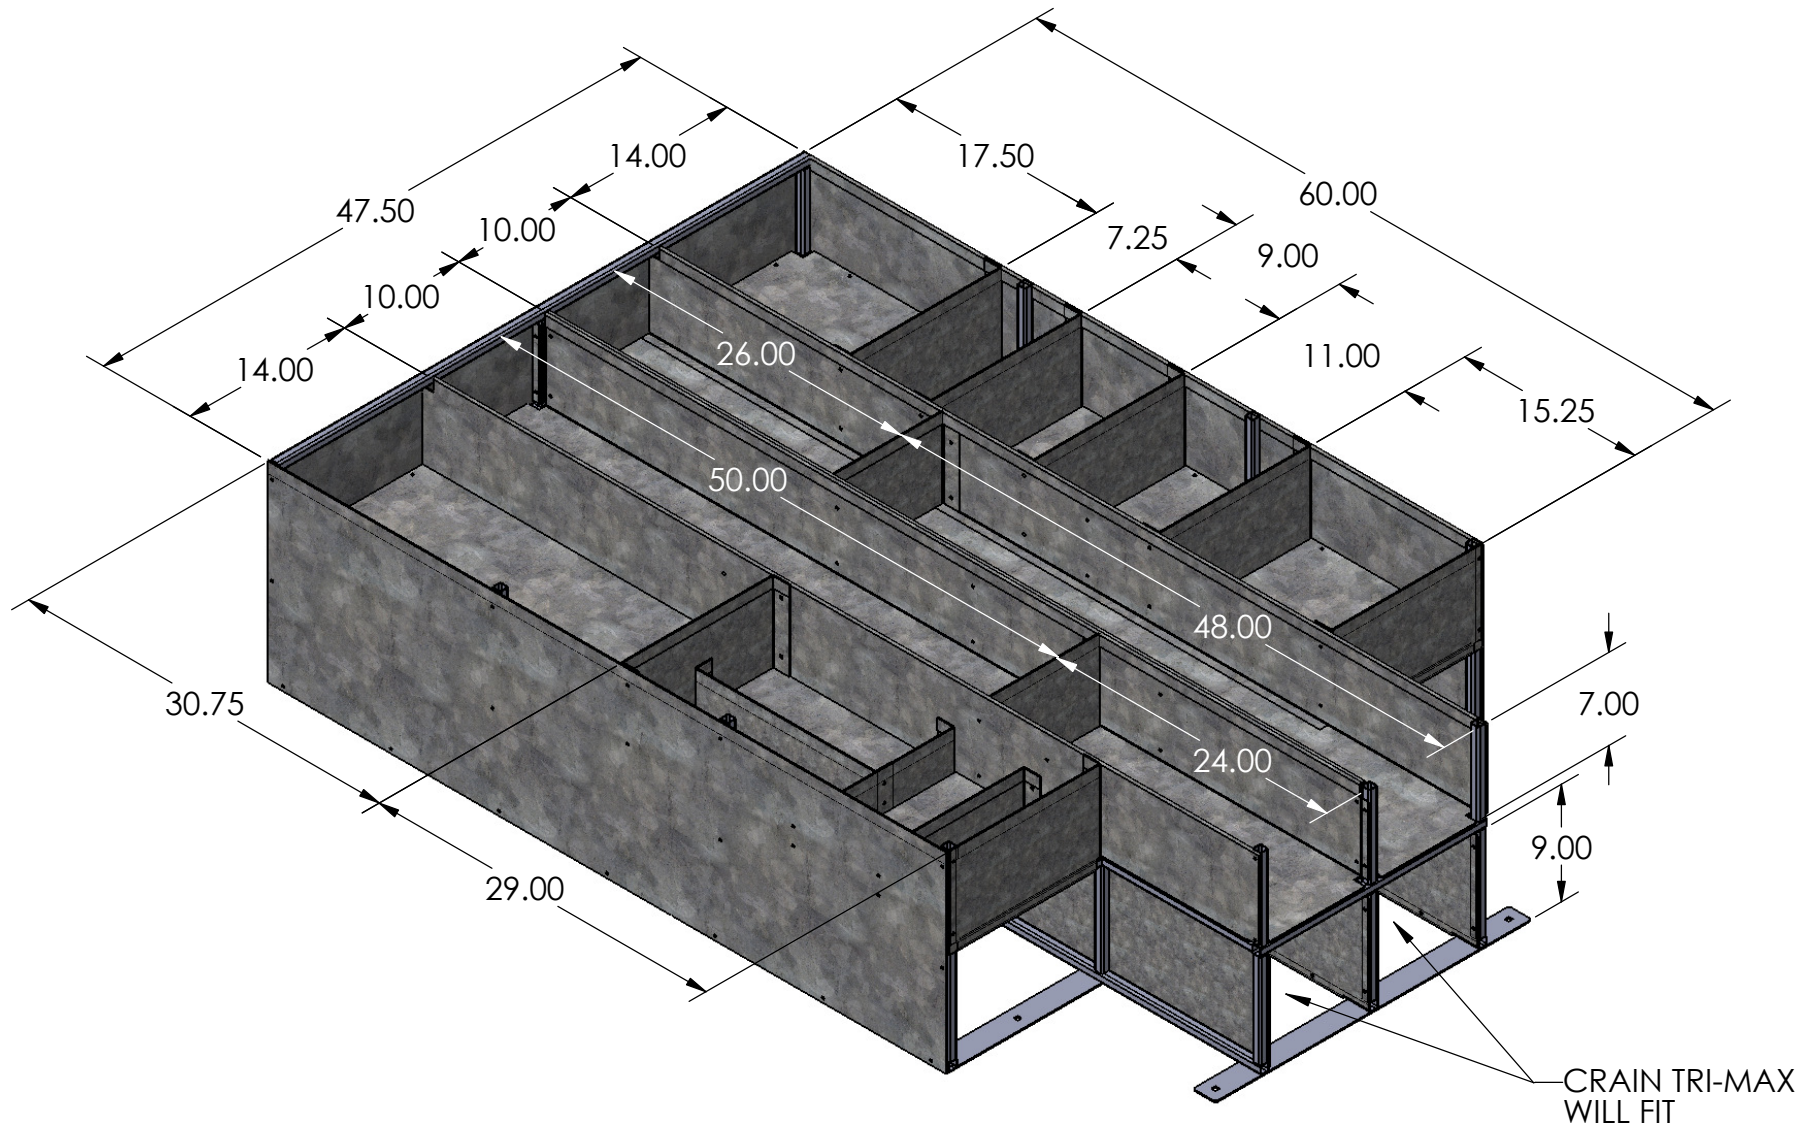

DIMENSIONS: 74" LONG, 47 1/2" WIDE, 17" HIGH

[www.SurveyTruck.com](http://www.SurveyTruck.com)

74" SURVEY TRUCK  
ORGANIZER