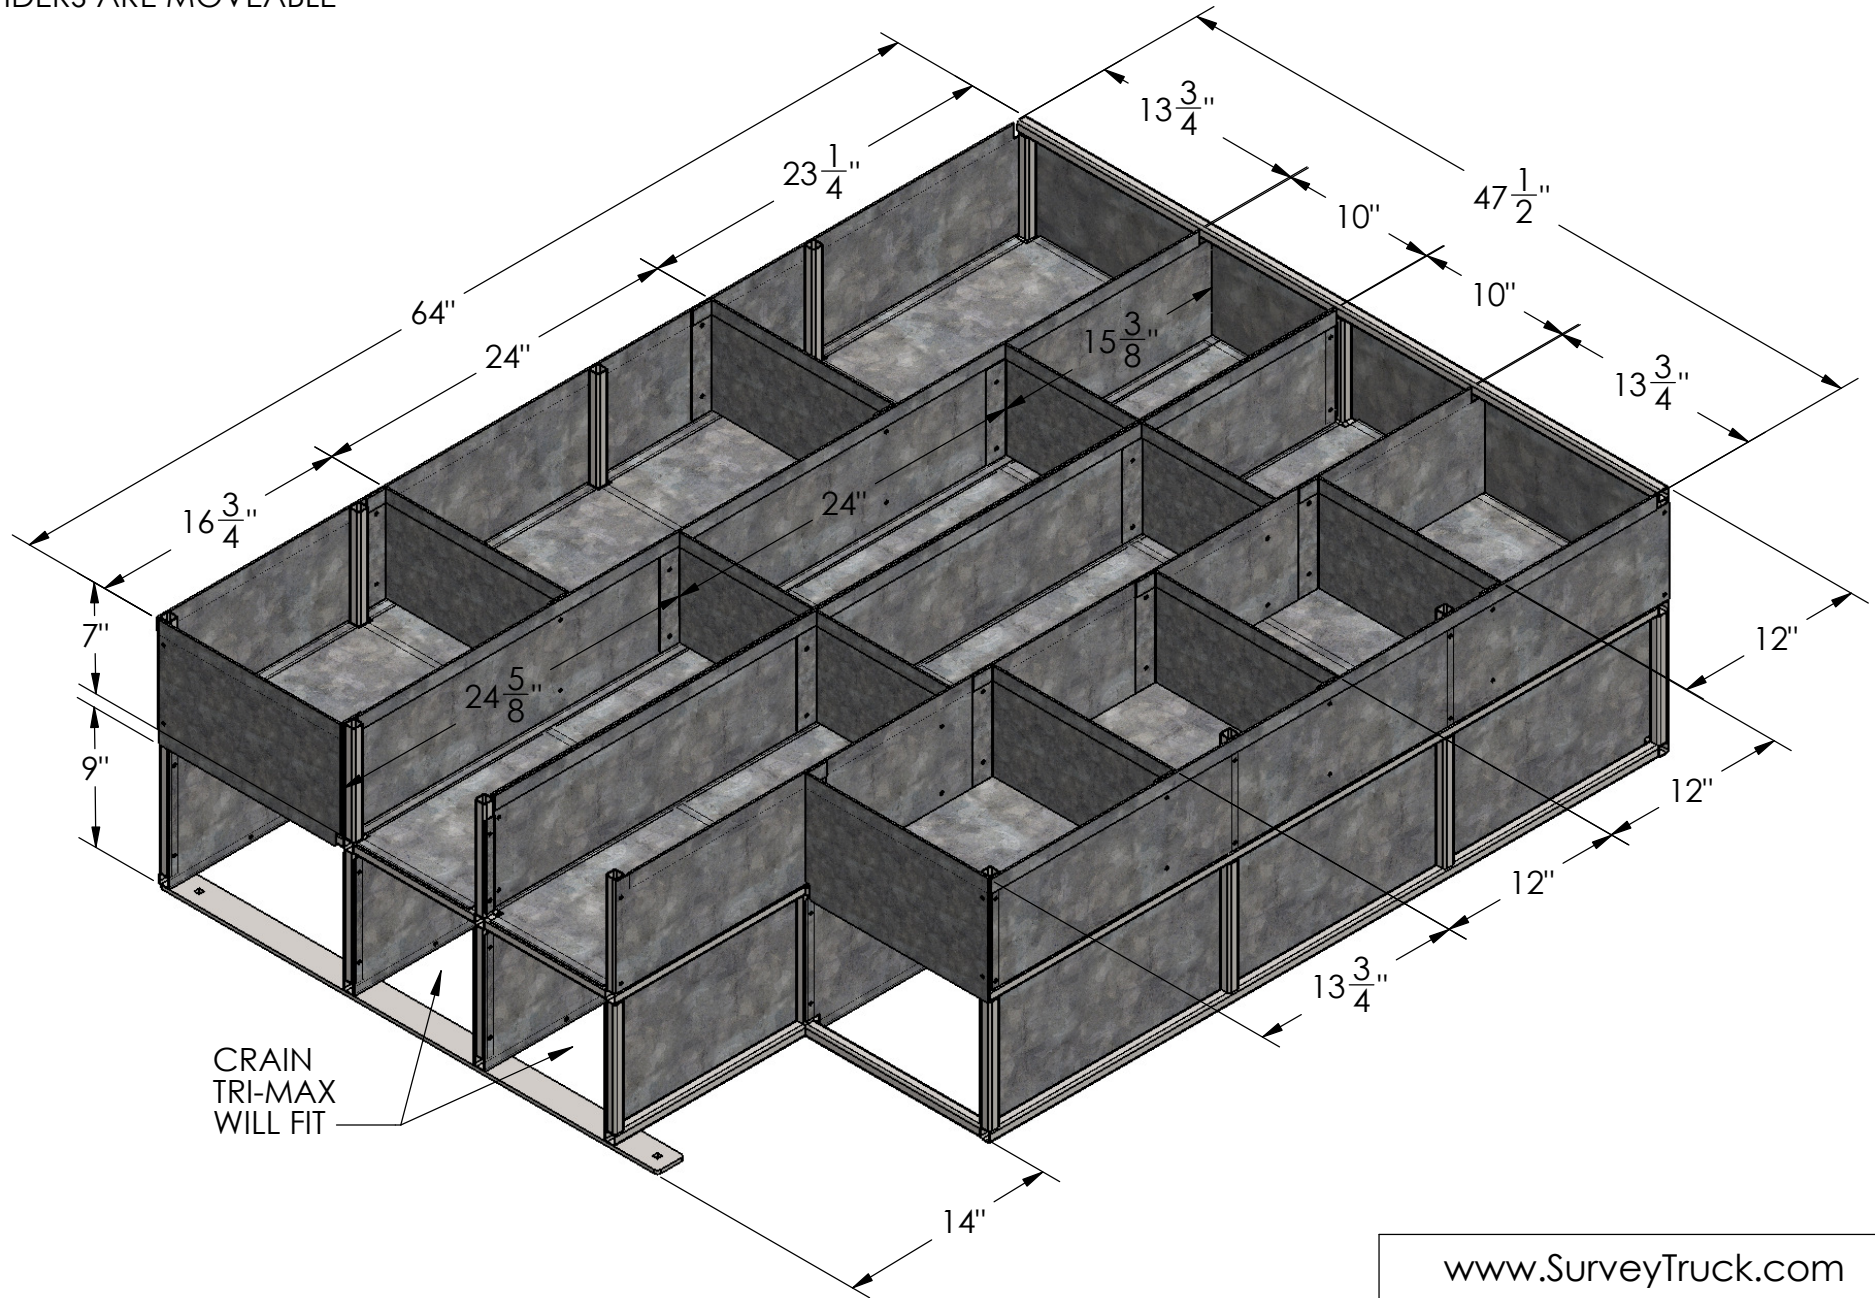

DIMENSIONS: 64" LONG, 47 1/2" WIDE, 17" HIGH
DIVIDERS ARE MOVEABLE

www.SurveyTruck.com

64" SURVEY TRUCK
ORGANIZER